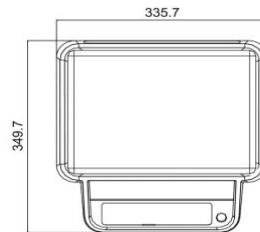

Tel: 0845 601 6451

Email: info.currencytech@gi-de.com

Unit 7 TORC | Chippenham Drive | Kingston | Milton Keynes | Buckinghamshire | MK10 0BZ