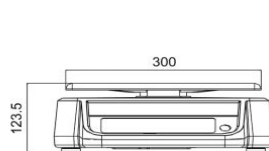

Dimensions

Tel: 0845 601 6451

Email: info.currencytech@gi-de.com

Unit 7 TORC | Chippenham Drive | Kingston | Milton Keynes | Buckinghamshire | MK10 0BZ